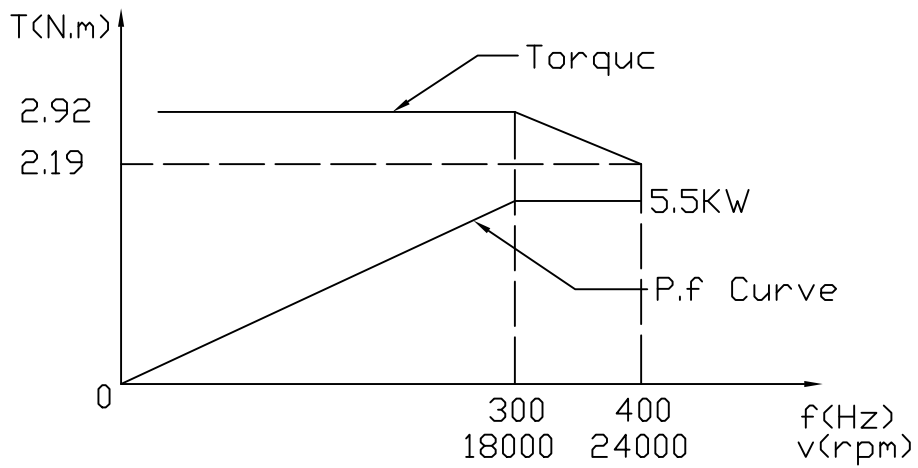

GDK125-18-24Z/5.5
220V 19.0A 2P

TA:20°C Serv:S1 Water cooling