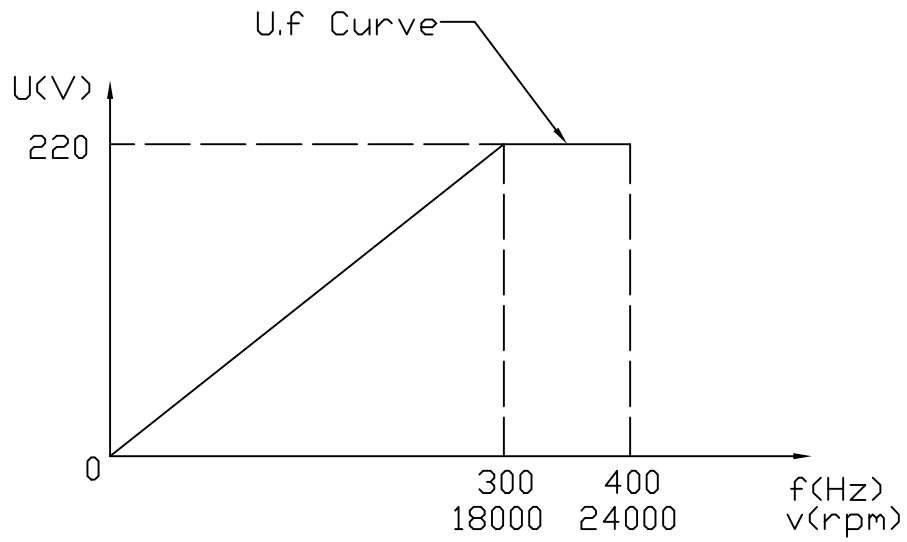

GDK125-18-24Z/5.5
220V 19.0A 2P

TA:20°C Serv:S1 Water cooling