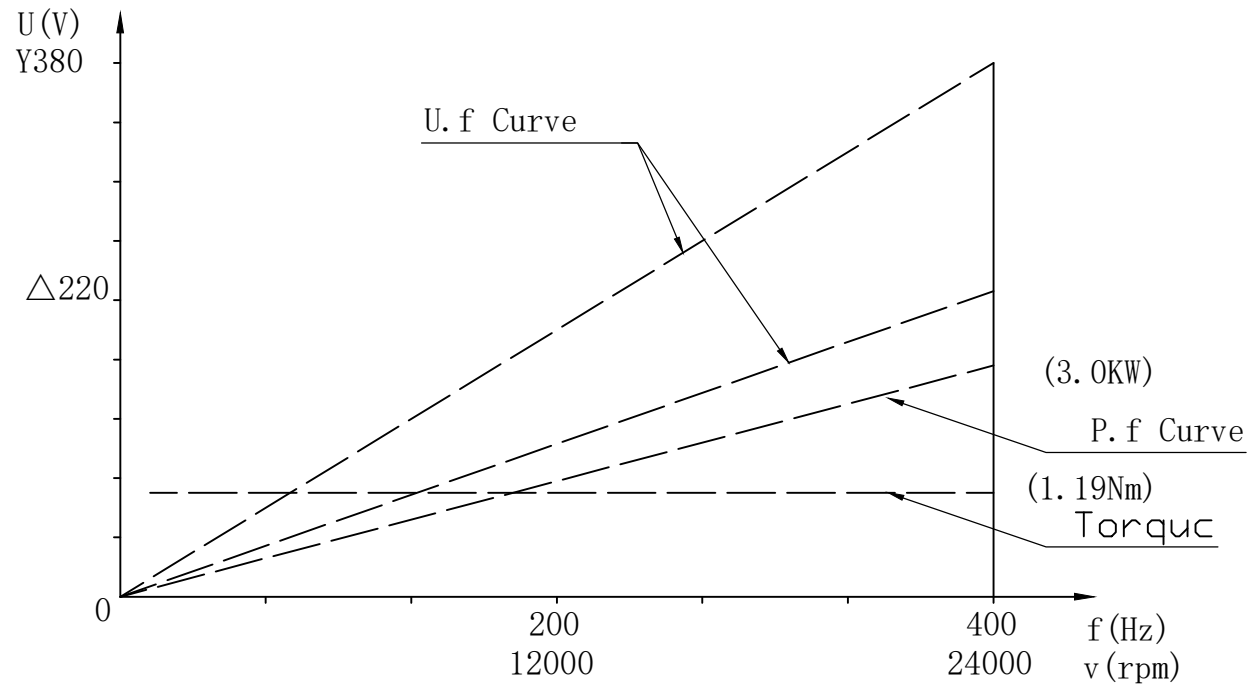

GDZ30S-Ø100/3.0
Y: 380V 5.5A
△: 220V 10A
400Hz 24000rpm 2P

注: TA:20°C Serv:S1 Water cooling